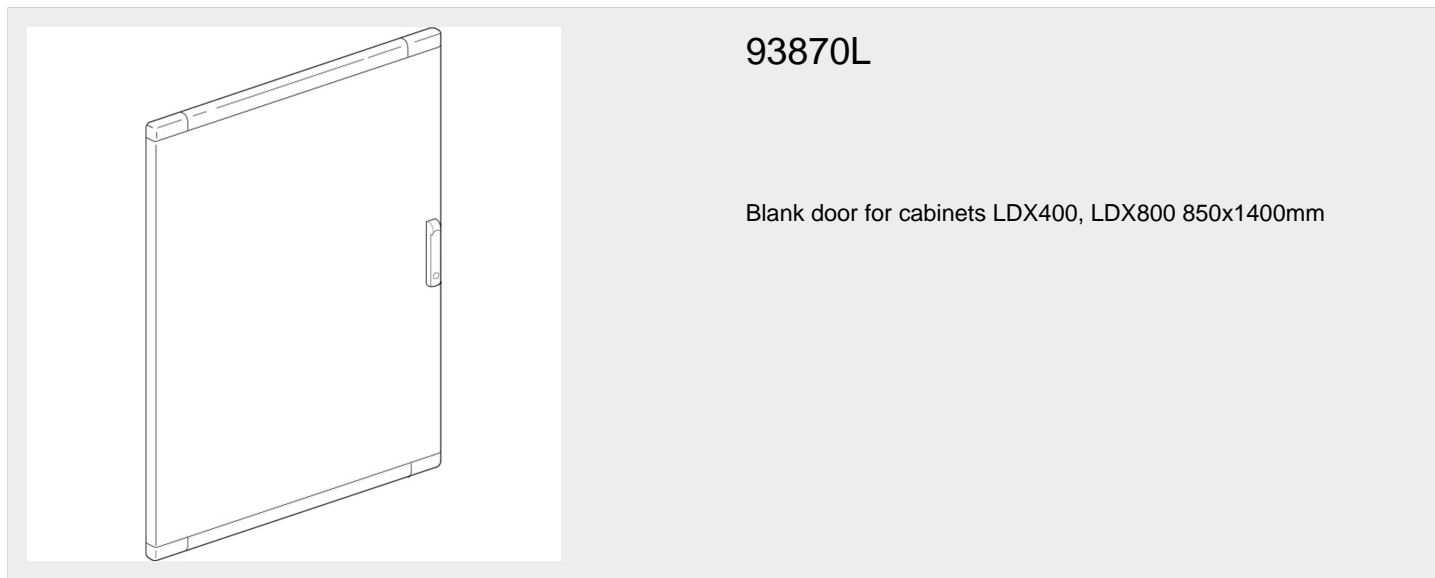

BTICINO > Low voltage energy distribution > MAS400 - Compact distribution boards and cabinets > Floor distribution board doors

93870L

Blank door for cabinets LDX400, LDX800 850x1400mm

Technical features

Height	1400mm
Width	850mm
Standard reference	CEI EN 61439-1/2
Series	Mas 400