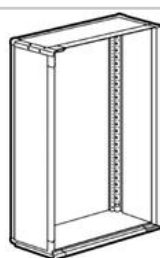

BTICINO > Low voltage energy distribution > MAS400 - Compact distribution boards and cabinets > Wall mounted distribution board doors

93860VB

Curved glass door for cabinets LDX400 and LDX800
600x1400mm

Technical features

Height	1200mm
Width	850mm
Standard reference	CEI EN 61439-1/2
Series	Mas 400

Documentation

 [Mas800 catalogue](#)

 [Mas400 catalogue](#)

Related products

93860S

"T" handle for SDX
distribution boards

93850

LDX800 - wall-mounting
distribution board
850x1000mm

93860Q

LDX400 - wall-mounting
distribution board
850x1200mm