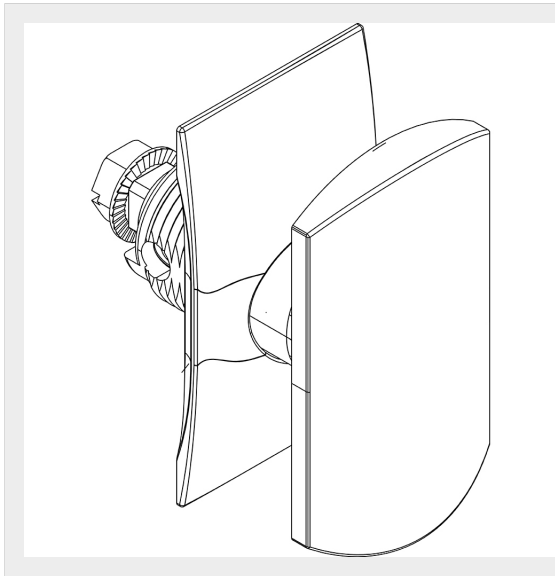

BTICINO &gt; Low voltage energy distribution &gt; MAS160 - Distribution boards &gt; Completion accessories

**93860S**

"T" handle for SDX distribution boards