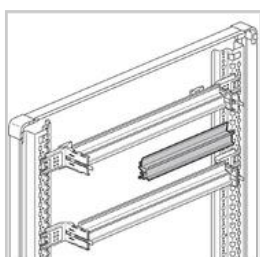

93800N

DIN35 rail - width 850mm - 36 modules - for distribution boards and cabinets MAS800

Technical features

Brand	BTicino
Standard reference	CEI EN 61439-1/2
N° of modules	36
Width	850mm
Series	Tifast

Documentation

 [Instruction Sheet](#)

Related products

FEN7039

Depth adapter for Megatiker placed sid-by-side with Btdin

9780/36

Front panel with 4 screws and DIN35 window for 36 modules 850x200mm

FEN36MOD

EASY TIFAST system - distribution bar - width 850mm - 36 modules

9779/36Q

Front panel with screws 1/4 turn and DIN35 window for 36 modules 850x150mm

9783/36Q

Front panel with screws 1/4 turn and DIN35 window for 36 modules 850x300mm

9779/36

Front panel with 4 screws and DIN35 window for 36 modules 850x150mm

9783/36

Front panel with 4 screws and DIN35 window for 36 modules 850x300mm

94000AGC

Rings for organize the cables in horizontal

9780/36Q

Front panel with screws 1/4 turn and DIN35 window for 36 modules 850x200mm