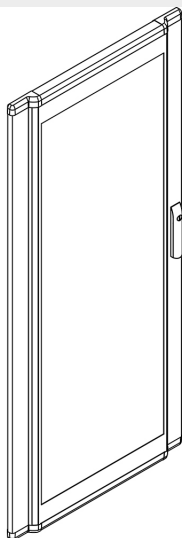

BTICINO > Low voltage energy distribution > MAS400 - Compact distribution boards and cabinets > Floor distribution board doors

93680VB

Curved glass door for cabinets LDX400 and LDX800
600x1400mm

Technical features

Height	1600mm
Width	600mm
Standard reference	CEI EN 61439-1/2
Series	Mas 400

Documentation

-  [Instructions Sheet](#)
-  [Mas800 catalogue](#)
-  [Mas400 catalogue](#)

Related products

91860S

Handle with key for LDX,
MDX and HDX cabinets