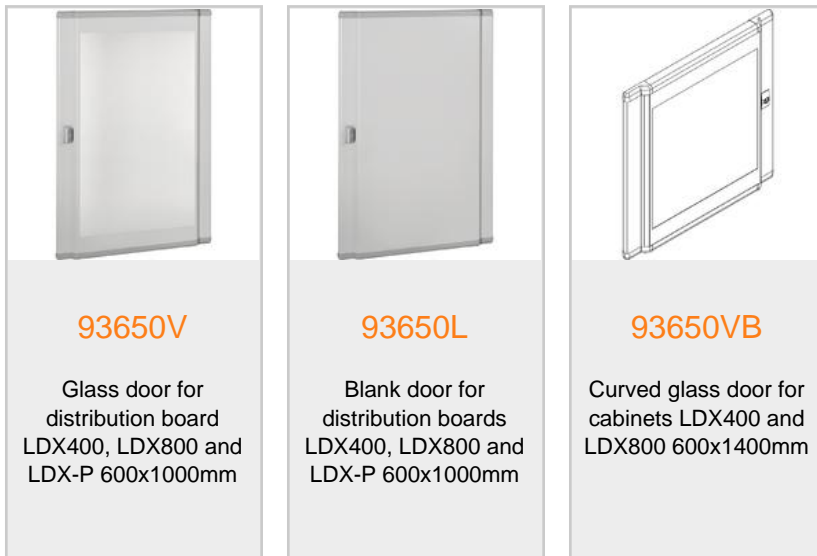

Related products

93650V

Glass door for
distribution board
LDX400, LDX800 and
LDX-P 600x1000mm

93650L

Blank door for
distribution boards
LDX400, LDX800 and
LDX-P 600x1000mm

93650VB

Curved glass door for
cabinets LDX400 and
LDX800 600x1400mm

We, BTicino S.p.A Viale Borri 231 21100 Varese (Italy), declare that all items listed in BTicino catalogues, have been manufactured in compliance with the principal elements of safety objectives of European Directive said LVD: 2014/35/EU: 26 February 2014 and, where requested, also in compliance with essential protection requirements of electromagnetic compatibility according to European Directive 2014/30/EU: 26 February 2014, and/or where requested also in compliance with 1995/5/CE: 9 March 1999 "R&TTE" or where requested also in compliance with 2014/53/EU: 16 April 2014 "RED". BTicino S.p.A. products are in compliance with the standard published by the International Electrotechnical Commission (IEC). The compliance can be proved by Certificates issued by organizations recognized by IEC according to the CB-scheme. Our items comply with relevant European Product- Standards and show, whether provided, CE marking, they have been constructed in accordance with good engineering practice in safety matters in force in the Community, they do not endanger the safety of persons, domestic animals or property when properly installed and maintained and used in applications for which they were made.

Source page: <https://catalogue.bticino.com/BT1-93650PL-EN>