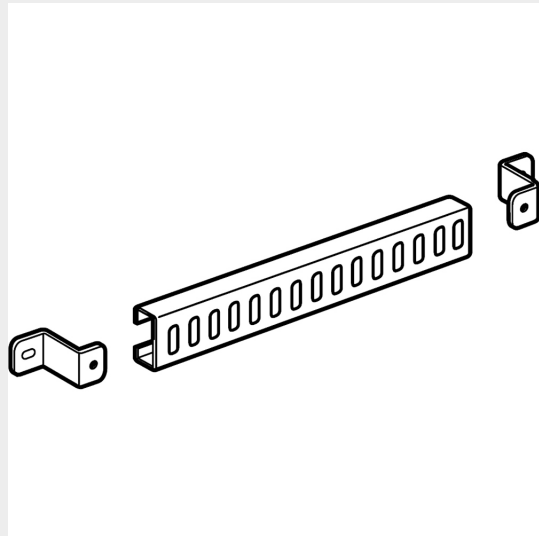

BTICINO &gt; Low voltage energy distribution &gt; MAS400 - Compact distribution boards and cabinets &gt; Cable fixing traverses

## 93600TRO

Cross-pieces for fastening cables in horizontal for LDX400 and LDX800 width 600mm

### Technical features

Width	600mm
Standard reference	CEI EN 61439-1/2
Series	Mas