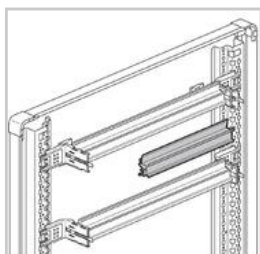

FEN24MOD

EASY TIFAST system - distribution bar - width 600mm - 24 modules

9531/24PL

Front panel with screws 1/4 turn (plastic) and DIN35 window for 24 modules 600x200mm

9533/24Q

Front panel with screws 1/4 turn and DIN35 window for 24 modules 600x300mm

9531/24

Front panel with 4 screws and DIN35 window for 24 modules 600x200mm

FEN7039

Depth adapter for Megatiker placed side-by-side with Btdin

9533/24PL

Front panel with screws 1/4 turn (plastic) and DIN35 window for 24 modules 600x300mm

9529/24Q

Front panel with screws 1/4 turn and DIN35 window for 24 modules 600x150mm

9533/24

Front panel with 4 screws and DIN35 window for 24 modules 600x300mm

9529/24PL

Front panel with screws 1/4 turn (plastic) and DIN35 window for 24 modules 600x150mm