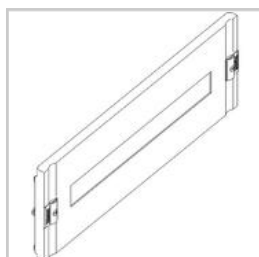

BTICINO > Low voltage energy distribution > TIFAST - wiring systems > Horizontal distribution EASY 125

93600NC

DIN35 rail - width 600mm - 24 modules - for distribution boards and cabinets MAS400

Technical features

Width	600mm
N° of modules	24
Standard reference	CEI EN 61439-1/2
Series	Tifast

Documentation

 [Instructions Sheet](#)

Related products

9529/24

Front panel with 4 screws and DIN35 window for 24 modules 600x150mm

FEN24MOD

EASY TIFAST system - distribution bar - width 600mm - 24 modules

9531/24PL

Front panel with screws 1/4 turn (plastic) and DIN35 window for 24 modules 600x200mm

9533/24Q

Front panel with screws 1/4 turn and DIN35 window for 24 modules 600x300mm

9531/24

Front panel with 4 screws and DIN35 window for 24 modules 600x200mm

FEN7039

Depth adapter for Megatiker placed side-by-side with Btdin

9533/24PL

Front panel with screws 1/4 turn (plastic) and DIN35 window for 24 modules 600x300mm