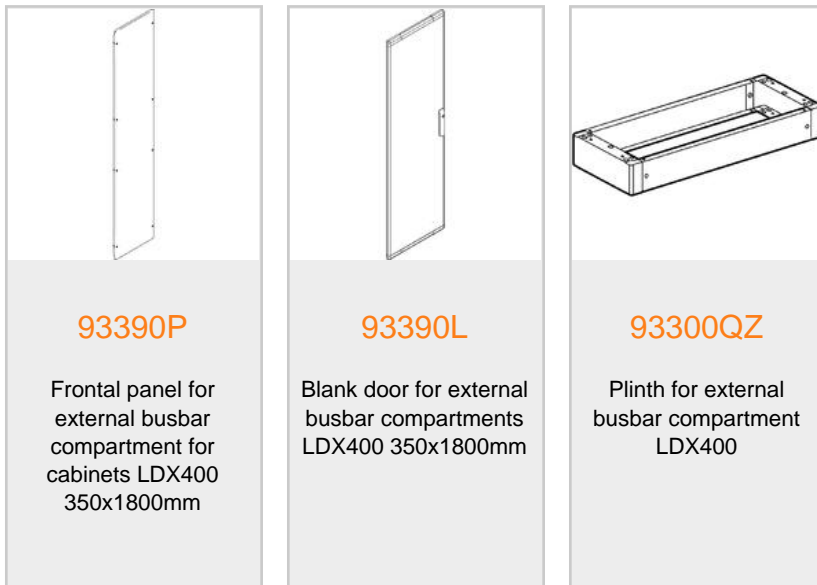

BTICINO > Low voltage energy distribution > Distribution boards and enclosures > MAS400 - Compact distribution boards and cabinets > Internal and external busbar compartment

93390QBE

External busbar compartment LDX400 height 1800mm

Technical features

Brand	BTicino
Standard reference	CEI EN 61439-1/2
Height	1.8m
Series	Mas 400

Documentation

-  [_DWG drawing_](#)
-  [Mas400 catalogue](#)

Related products

93390P

Frontal panel for external busbar compartment for cabinets LDX400 350x1800mm

93390L

Blank door for external busbar compartments LDX400 350x1800mm

93300QZ

Plinth for external busbar compartment LDX400