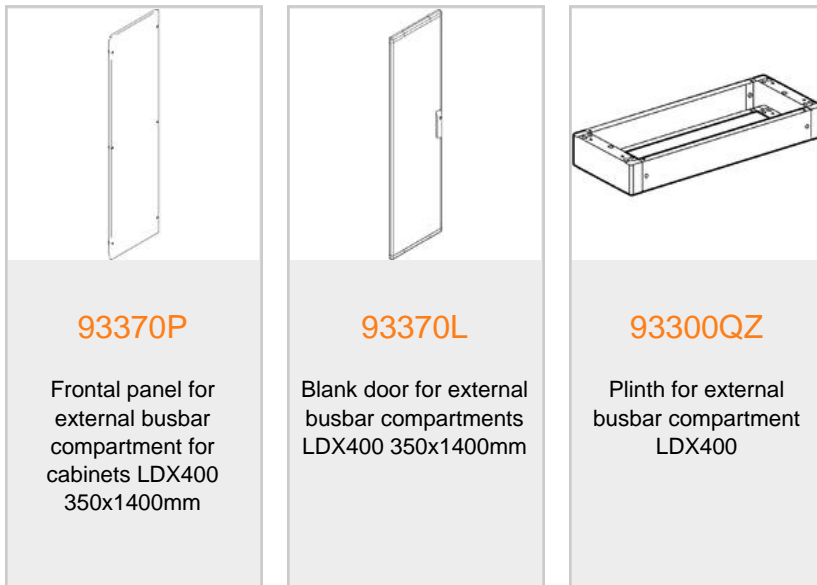

BTICINO > Low voltage energy distribution > Distribution boards and enclosures > MAS400 - Compact distribution boards and cabinets > Internal and external busbar compartment

93370QBE

External busbar compartment LDX400 height 1400mm

Technical features

Brand	BTicino
Standard reference	CEI EN 61439-1/2
Height	1.4m
Series	Mas 400

Documentation

 [_DWG drawing_](#)

Related products

93370P

Frontal panel for external busbar compartment for cabinets LDX400 350x1400mm

93370L

Blank door for external busbar compartments LDX400 350x1400mm

93300QZ

Plinth for external busbar compartment LDX400