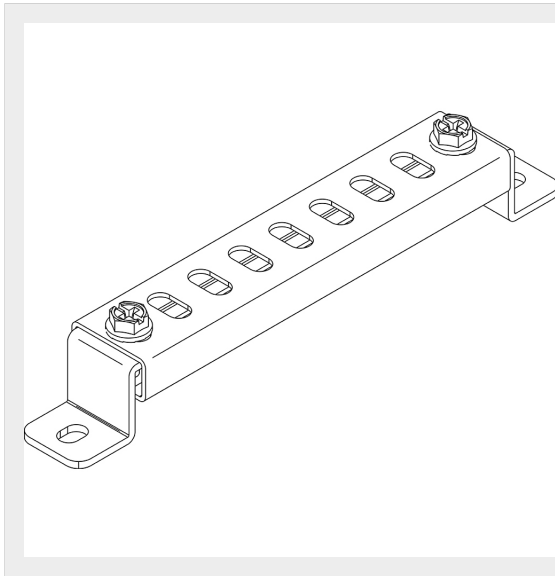

BTICINO > Low voltage energy distribution > MAS400 - Compact distribution boards and cabinets > Cable fixing traverses

93300TRO

Cross-pieces for fastening cables (front) for LDX400

Technical features

Standard reference	CEI EN 61439-1/2
Series	Mas