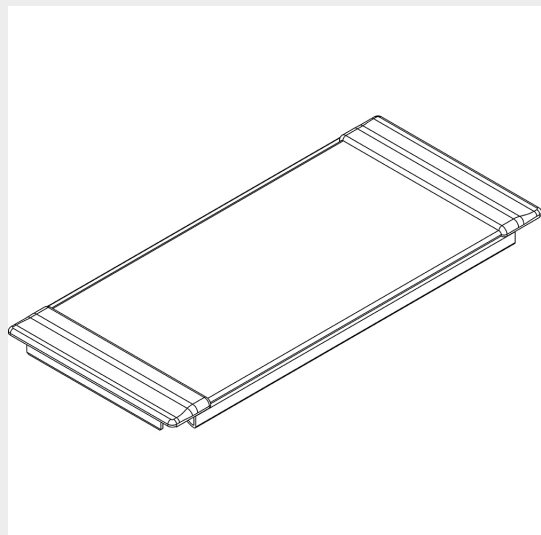

BTICINO > Low voltage energy distribution > Distribution boards and enclosures > MAS400 - Compact distribution boards and cabinets > Fixing plates

**93300PP**

Cable entry plate for external busbar compartment

Technical features

Brand	BTicino
Standard reference	CEI EN 61439-1/2
Width	350mm
Series	Mas

Documentation

 [Mas400 catalogue](#)