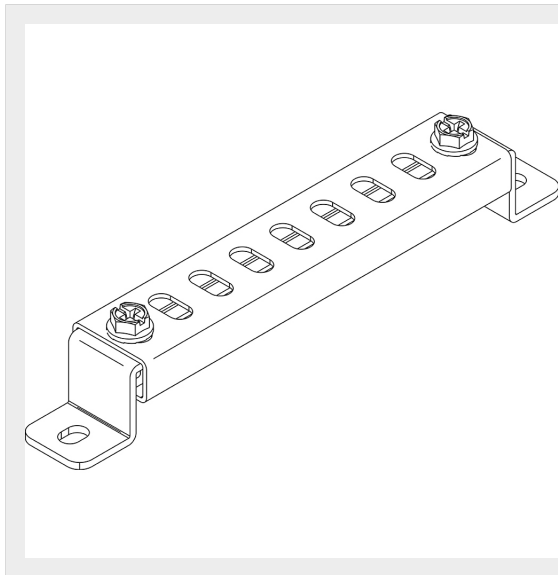

BTICINO &gt; Low voltage energy distribution &gt; Distribution boards and enclosures &gt; MAS400 - Compact distribution boards and cabinets &gt; Cable fixing traverses

## 93200TRO

Cross-pieces for fastening cables (front) for internal busbar compartment for LDX400 and LDX800