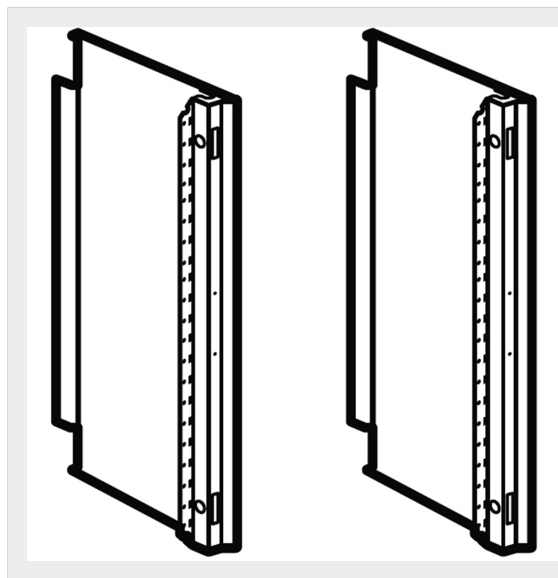

BTICINO &gt; Low voltage energy distribution &gt; MAS800 - Distribution boards and cabinets &gt; Accessories for double door LDX800 cabinets

## 93040FPZ

Partial sides height 800mm for cabinets LDX800 double door

### Technical features

Height	800mm
Standard reference	CEI EN 61439-1/2
Series	Mas 800