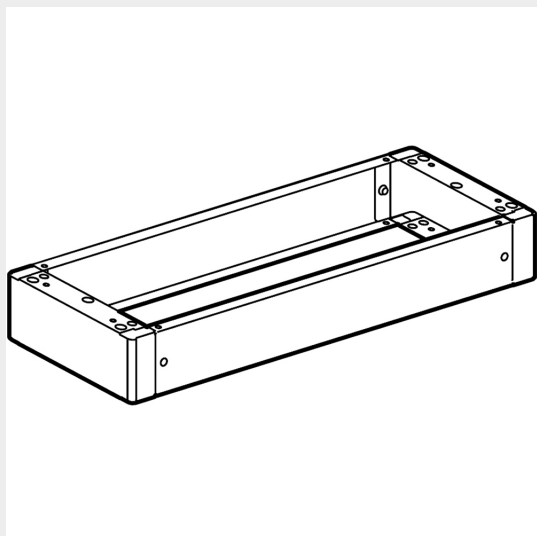

BTICINO > Low voltage energy distribution > MAS800 - Distribution boards and cabinets > Plinths for cabinets

92610Z

Plinth for cabinets MDX800 width 600mm

Technical features

Width	600mm
Standard reference	CEI EN 61439-1/2
Series	Mas 800

Documentation

 [Mas800 catalogue](#)

Related products

92693/10

 MDX800 metallic cabinet
600x2000mm

92693

 MDX800 metallic cabinet
600x1800mm

92683