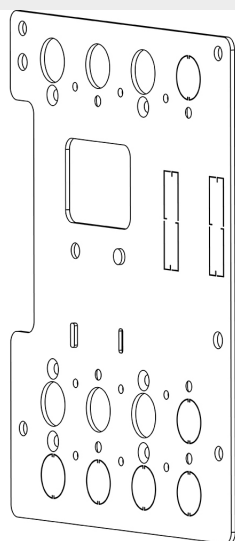

BTICINO > Low voltage energy distribution > Distribution boards and enclosures > MAS4000 - Power Center cabinets > Fixing plates

9250SFB

Fixing plate for sliding frame for circuit breakers M2 250 interlocked fixed version

Technical features

Brand	BTicino
Standard reference	CEI EN 61439-1/2
Series	Mas

Documentation

 [Mas4000 catalogue](#)

Related products

9541BME

Front panel with hinge and lock for circuit breakers M1 160 and M2 250 interlocked in horizontal 600...