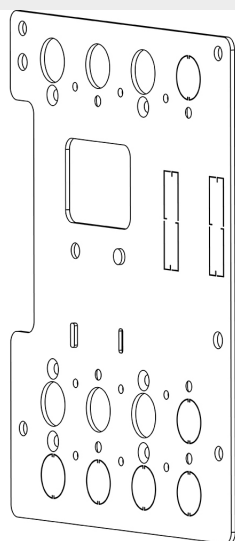

BTICINO &gt; Low voltage energy distribution &gt; MAS4000 - Power Center cabinets &gt; Fixing plates

## 9250SFB

Fixing plate for sliding frame for circuit breakers M2 250 interlocked fixed version

## 9541BME

Front panel with hinge and lock for circuit breakers M1 160 and M2 250 interlocked in horizontal 600...