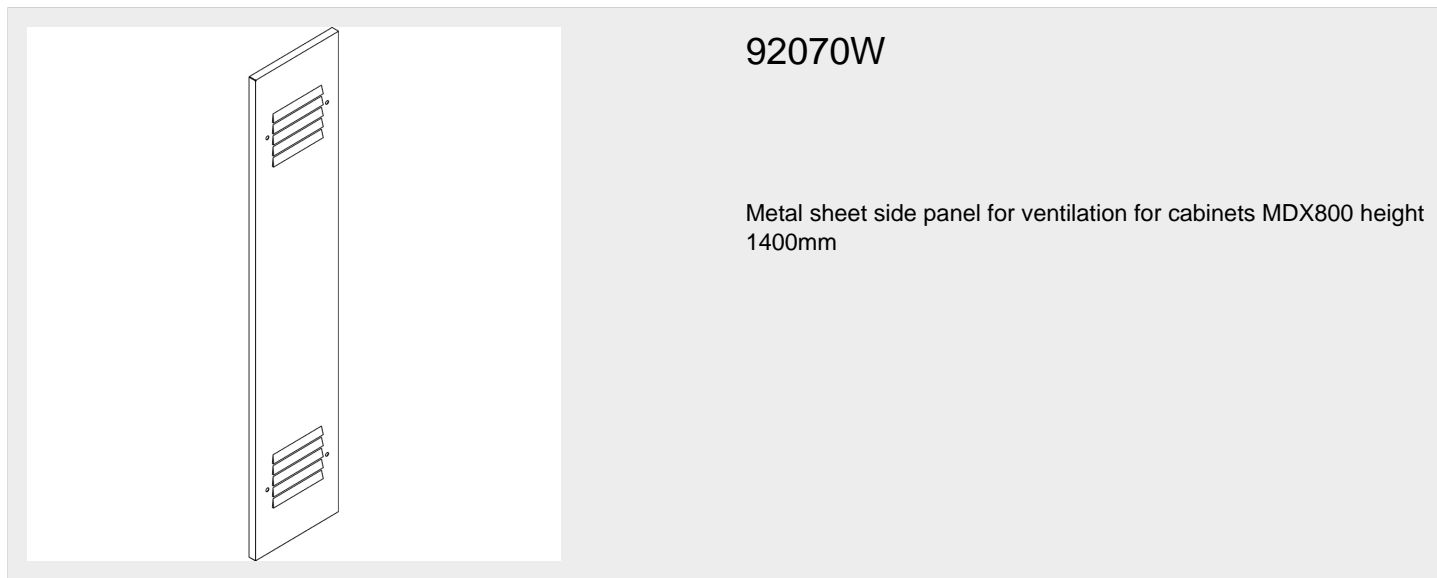

BTICINO &gt; Low voltage energy distribution &gt; MAS800 - Distribution boards and cabinets &gt; Side panels for MDX800 distribution boards and cabinets

**92070W**

Metal sheet side panel for ventilation for cabinets MDX800 height 1400mm

## Technical features

Height	1400mm
Standard reference	CEI EN 61439-1/2
Series	Mas 800