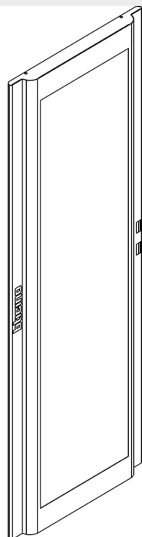

BTICINO > Low voltage energy distribution > Distribution boards and enclosures > MAS4000 - Power Center cabinets > Doors

91865S/80VR

Curved glass door for cabinets HDX 850x1800mm

Technical features

| | |
|--------------------|------------------|
| Brand | BTicino |
| Standard reference | CEI EN 61439-1/2 |
| Height | 1.8m |
| Width | 850mm |
| Series | Mas 4000 |