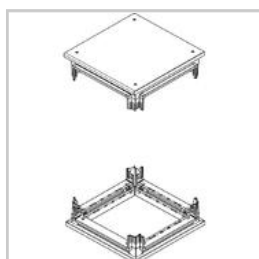

Kit of top and base for cabinets HDX 600x850mm with blank panels

91801/38A

Kit of top and base for cabinets HDX 350x850mm with cable entry

91801/86C

Kit of top and base for cabinets HDX 850x600mm with blank panels

91801/33C

Kit of top and base for cabinets HDX 350x350mm with blank panels

91801/66A

Kit of top and base for cabinets HDX 600x600mm with cable entry

91801/38C

Kit of top and base for cabinets HDX 350x850mm with blank panels