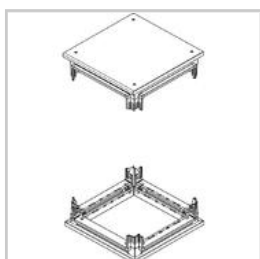

Kit of top and base for cabinets HDX 600x850mm with blank panels

91801/38A

Kit of top and base for cabinets HDX 350x850mm with cable entry

91801/86C

Kit of top and base for cabinets HDX 850x600mm with blank panels

91801/33C

Kit of top and base for cabinets HDX 350x350mm with blank panels

91801/66A

Kit of top and base for cabinets HDX 600x600mm with cable entry

91801/38C

Kit of top and base for cabinets HDX 350x850mm with blank panels