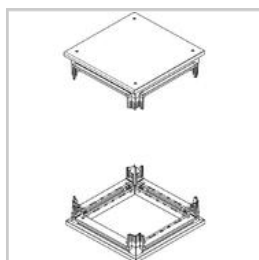

BTICINO > Low voltage energy distribution > MAS4000 - Power Center cabinets > HDX structures

**91821**

Risers for HDX height 1800mm (n4)

Technical features

Height	1800mm
Standard reference	CEI EN 61439-1/2
Series	Mas 4000

Documentation

 [Mas4000 catalogue](#)

Related products

91801/63C

Kit of top and base for cabinets HDX 600x350mm with blank panels

91801/33A

Kit of top and base for cabinets HDX 350x350mm with cable entry

91801/68C

Kit of top and base for cabinets HDX 600x850mm with blank panels

91801/38A

Kit of top and base for cabinets HDX 350x850mm with cable entry

91801/86C

Kit of top and base for cabinets HDX 850x600mm with blank panels