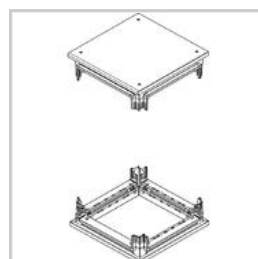

91801/33C

Kit of top and base for cabinets HDX 350x350mm with blank panels

91801/66A

Kit of top and base for cabinets HDX 600x600mm with cable entry

91801/38C

Kit of top and base for cabinets HDX 350x850mm with blank panels

91801/83A

Kit of top and base for cabinets HDX 850x350mm with cable entry

91801/66C

Kit of top and base for cabinets HDX 600x600mm with blank panels