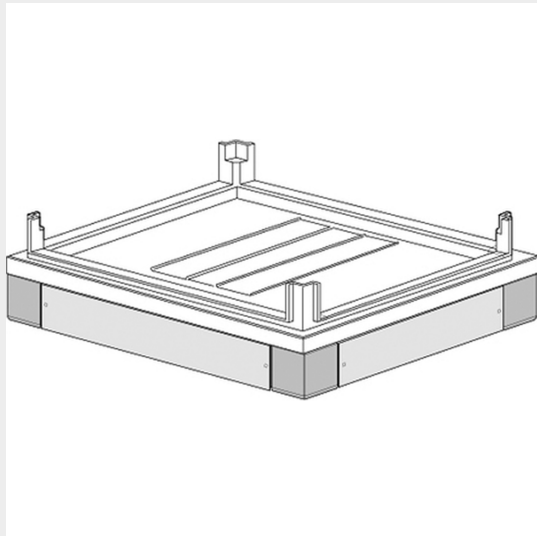

BTICINO &gt; Low voltage energy distribution &gt; MAS4000 - Power Center cabinets &gt; Plinths for cabinets

**91811N126**

Plinth for HDX cabinets 1300x600mm (cabinets for 6300A)

## Technical features

Height	100mm
Width	1300mm
Depth	600mm
Standard reference	CEI EN 61439-1/2
Series	Mas 4000

## Related products

**91801N126**

Kit of top and base  
reinforced for cabinets  
HDX 6300A -  
1300x600mm with cable  
entry