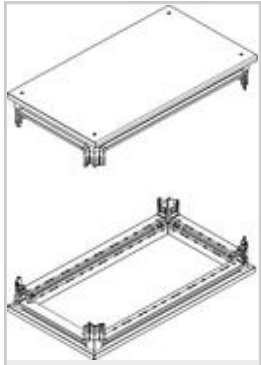

Related products

91801N126

Kit of top and base
reinforced for cabinets
HDX 6300A -
1300x600mm with cable
entry