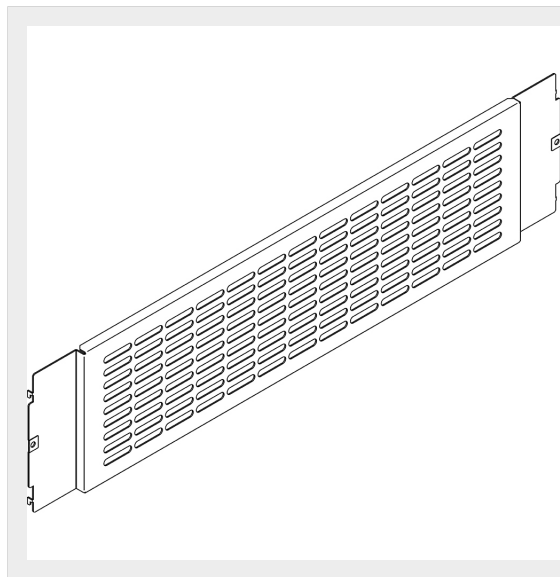

BTICINO &gt; Low voltage energy distribution &gt; Distribution boards and enclosures &gt; MAS400 - Compact distribution boards and cabinets &gt; Completion accessories

**68868N**

Slotted plate 850x200mm

## Technical features

Brand	BTicino
Standard reference	CEI EN 61439-1/2
Height	200mm
Width	850mm
Series	Mas