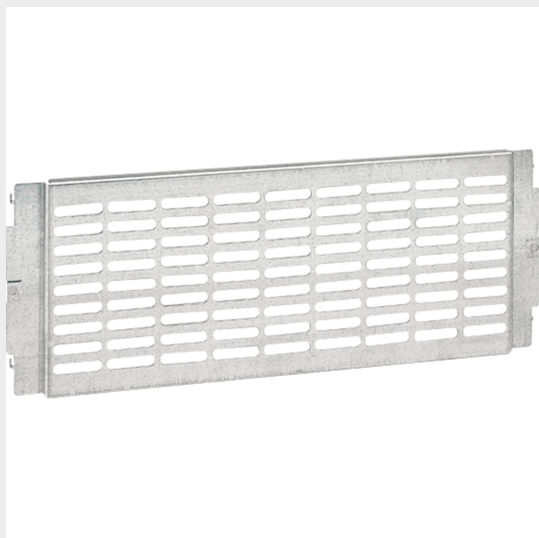

BTICINO &gt; Low voltage energy distribution &gt; MAS400 - Compact distribution boards and cabinets &gt; Completion accessories

**68860N**

Slotted plate 600x200mm

## Technical features

Height	200mm
Width	600mm
Standard reference	CEI EN 61439-1/2
Series	Mas