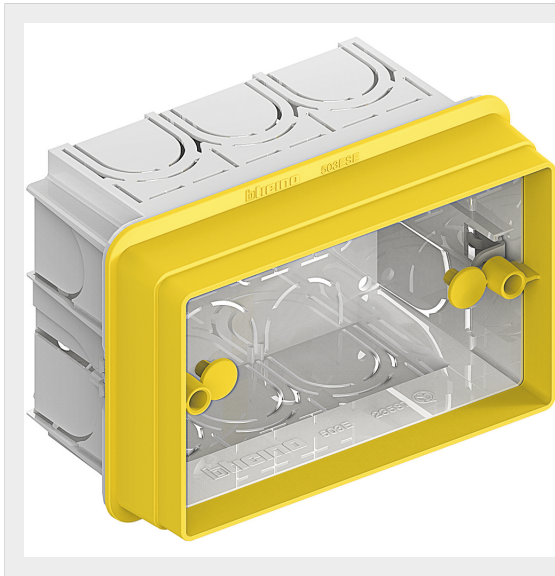

BTICINO &gt; Wiring devices &gt; Matix &gt; Boxes and supports &gt; Boxes and accessories

## 504ESE

Box extension - Adapter for increase of 1 cm depth of the flush-mounting box 504E