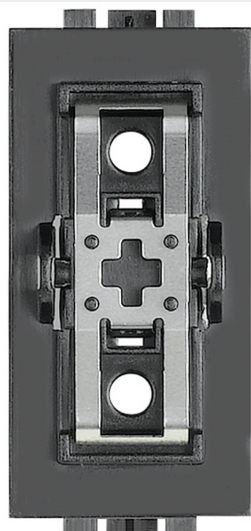

BTICINO > Smart Home solutions > My Home-up - Home automation system > Light and shutter automation > Cover Livinglight series

## 4911TDM

Accessory for the installation of 2 module key covers on 503E box mounted devices

### Technical features

Brand	BTicino
N° of modules	1
Series	Easyway