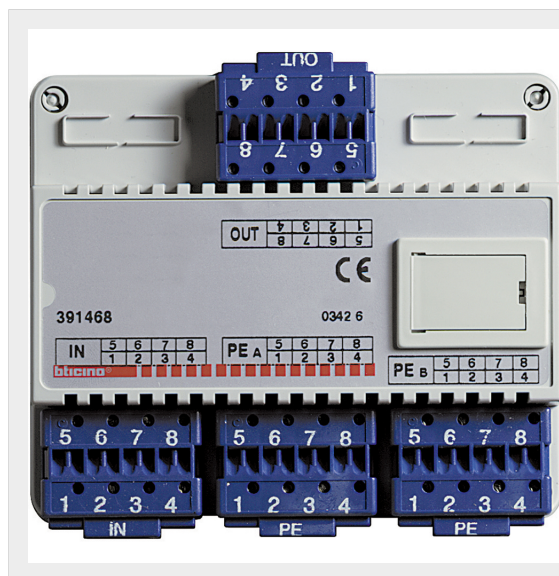

BTICINO &gt; Door entry systems &gt; Spare parts &gt; Digital system

**391468**

Selector switch with 2 inputs for cameras (indoor or outdoor) or Sfera entrance panel connection - 6 DIN modules

## Technical features

Brand	BTicino
N° of modules	6
Series	Easyway