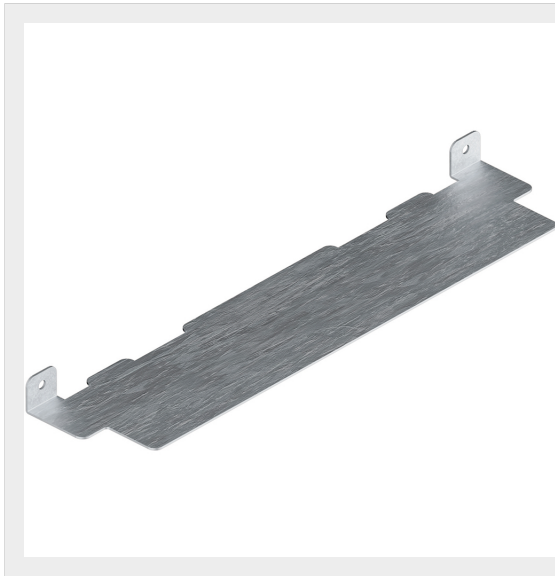

BTICINO > Wiring devices > FLATWALL > Bottom, head

**3756**

Horizontal separator (optional)

Technical features

Series	Flatwall
--------	----------