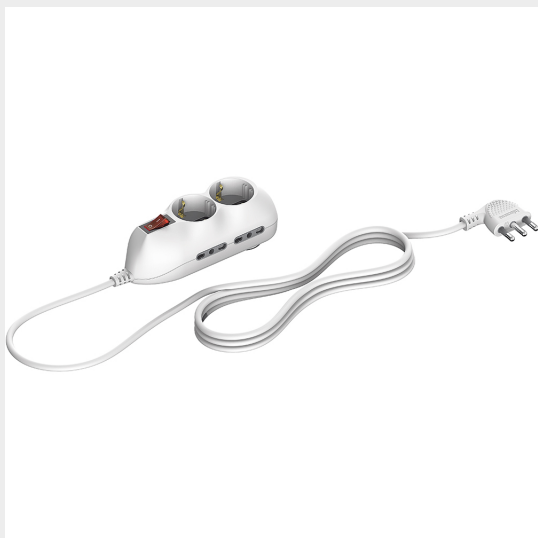

BTICINO > Wiring devices > Mobile products > German standard plugs and special plugs

3696DB

Multisocket Slot6 - 4 sockets 2P+T 10/16A and 2 German sockets P30 - with cable - plug 16A - lighting switch - white

Technical features

Rated voltage	250Vac
Contacts	2 P+T
Rated current	16 A
Series	Slim

Certificazioni