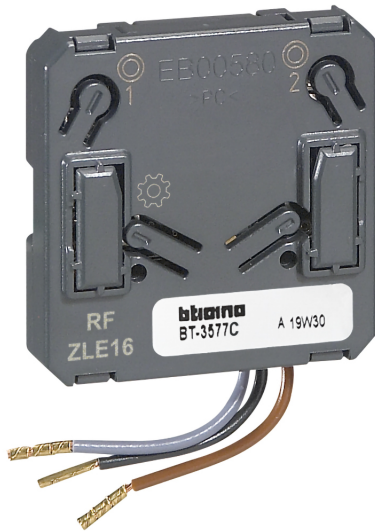

BTICINO > Wiring devices > Livinglight > Livinglight SMART - Modular version > Wireless controls for light and shutters

3577C

Wireless module for mechanical switch. It allows to change a two-way switch or a traditional pushbutton into a wireless light control for ON/OFF control of one or more devices connected for light control. The small size allows the installation in the flush mounted box. CR2032 type 3V power battery with 8 year expected life supplied (as standard).

Technical features

| | |
|---------------|-------------|
| Brand | BTicino |
| Rated voltage | 3V |
| Rate | S |
| Series | Livinglight |

Documentation

-  [Instruction Sheet](#)
-  [Livinglight Catalogue](#)
-  [Livinglight catalogue - 2 modules version](#)
-  [Living Now english catalogue](#)