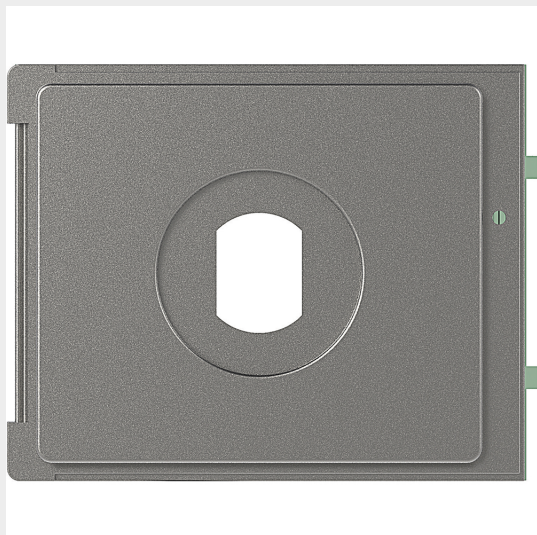

BTICINO &gt; Door entry systems &gt; External solution &gt; SFERA entrance panels

**353405**

Sfera New T25 Vigik reader front cover - Robur

## Technical features

Brand	BTicino
N° of modules	1
Series	Sfera Robur