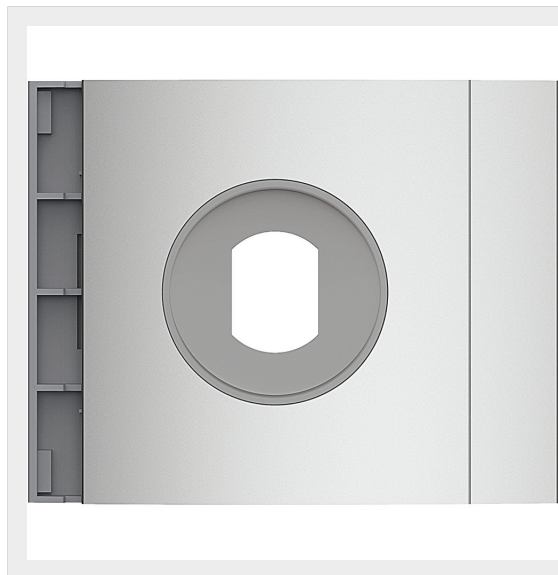

BTICINO &gt; Door entry systems &gt; External solution &gt; SFERA entrance panels

353401

Sfera New T25 Vigik reader front cover - Allmetal

## Technical features

Brand	BTicino
N° of modules	1
Series	Sfera