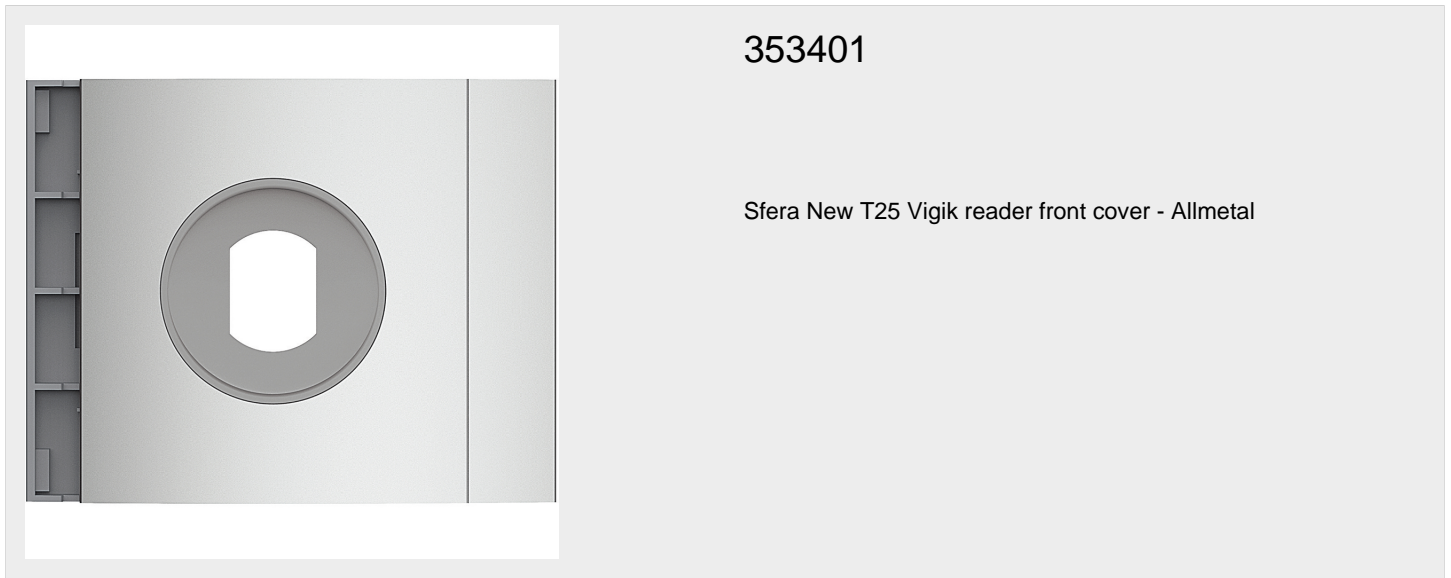

BTICINO > Door entry system > 2 wires system > SFERA entrance panels

**353401**

Sfera New T25 Vigik reader front cover - Allmetal

Technical features

N° of modules	1
Series	Sfera

Documentation

 [Catalogue](#) [Sfera Catalogue](#)