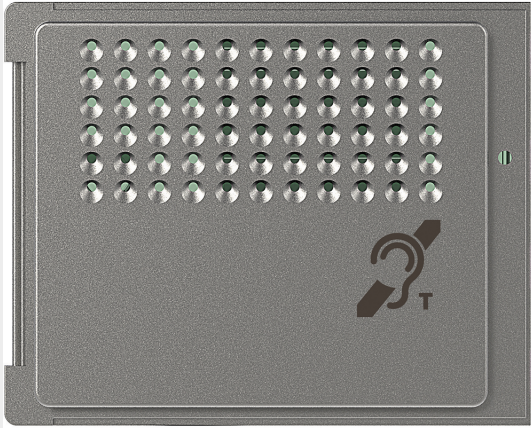

BTICINO > Door entry systems > External solutions > SFERA entrance panels

## 352705

Front cover for the Sfera New inductive loop and control speech synthesis - Robur

### Technical features

Brand	BTicino
-------	---------

N° of modules	1
---------------	---

Series	Sfera
--------	-------

## Related products

352700

Sfera inductive loop and control speech synthesis module to be used with the 351100 speaker module o...