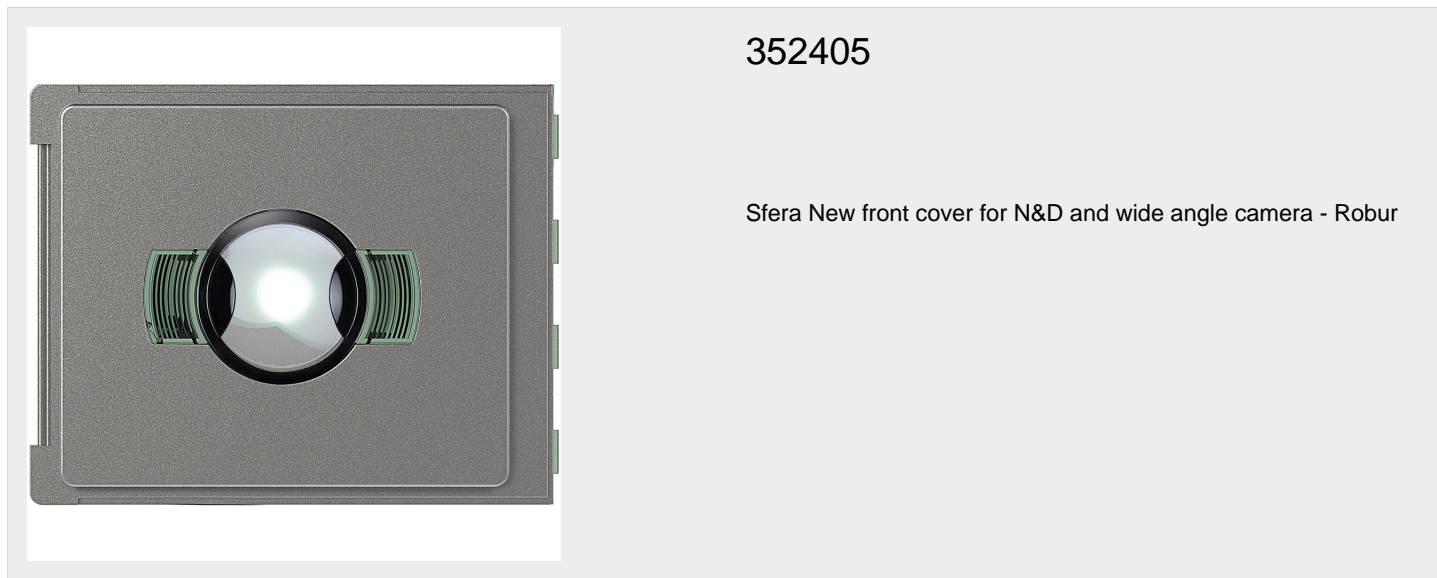

BTICINO > Door entry system > 2 wires system > SFERA entrance panels

**352405**

Sfera New front cover for N&D and wide angle camera - Robur

Technical features

N° of modules	1
Series	Sfera Robur

Documentation

 [Catalogue](#) [Sfera Catalogue](#)

Related products

**352400**

Sfera Night & Day and wide angle camera module for the installation of colour video systems. Fitted ...