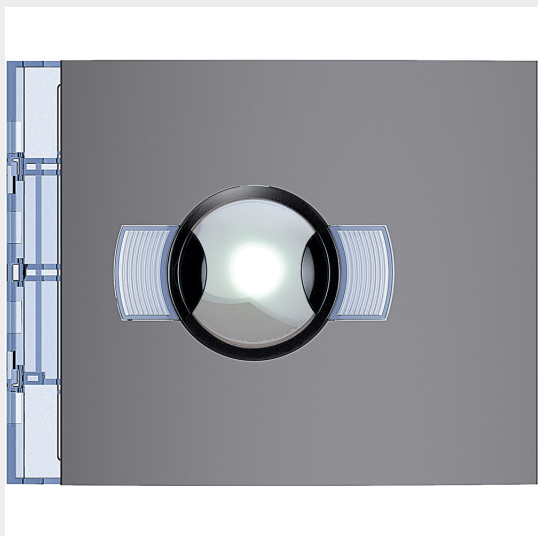

BTICINO > Door entry systems > External solutions > SFERA entrance panels

352403

Sfera New front cover for N&D and wide angle camera - Allstreet

Technical features

Brand	BTicino
N° of modules	1
Series	Sfera

Documentation

-  [DES Catalogue](#)
-  [Sfera Catalogue](#)
-  [DES Technical guide](#)

Related products

352400

Sfera Night & Day and wide angle camera module for the installation of colour video systems. Fit...