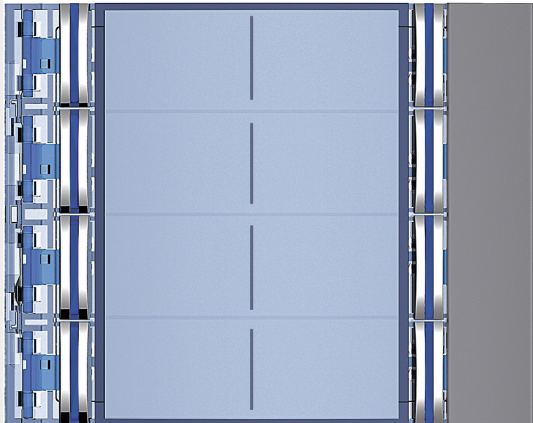

BTICINO &gt; Door entry system &gt; 2 wires system &gt; SFERA entrance panels

**352183**

Sfera New cover plate for 8 pushbuttons on double column - Allstreet

## Technical features

N° of modules	1
Series	Sfera

## Related products

**352100**

Sfera additional 8-pushbutton modules arranged on double column. To be used with speaker modules 351...