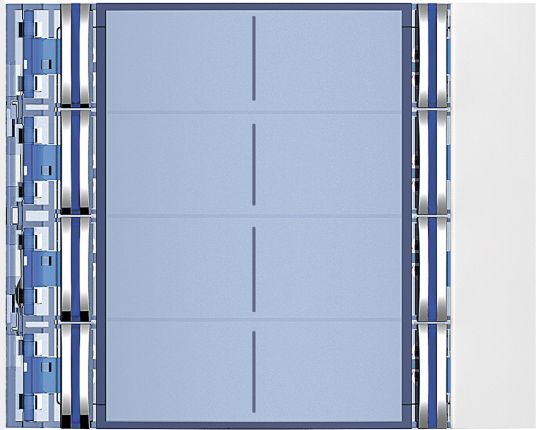

BTICINO > Door entry systems > External solutions > SFERA entrance panels

**352182**

Sfera New cover plate for 8 pushbuttons on double column - Allwhite

Technical features

Brand	BTicino
N° of modules	1
Series	Sfera

Documentation

-  [DES Catalogue](#)
-  [Sfera Catalogue](#)
-  [DES Technical guide](#)

Related products

352100

Sfera additional
8-pushbutton modules
arranged on double
column. To be used with
speaker modules 351...