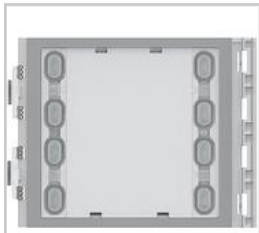

BTICINO > Door entry systems > External solutions > SFERA entrance panels

**352182**

Sfera New cover plate for 8 pushbuttons on double column - Allwhite

Technical features

Brand	BTicino
N° of modules	1
Series	Sfera

Documentation

-  [DES Catalogue](#)
-  [Sfera Catalogue](#)
-  [DES Technical guide](#)

Related products

352100

Sfera additional
8-pushbutton modules
arranged on double
column. To be used with
speaker modules 351...