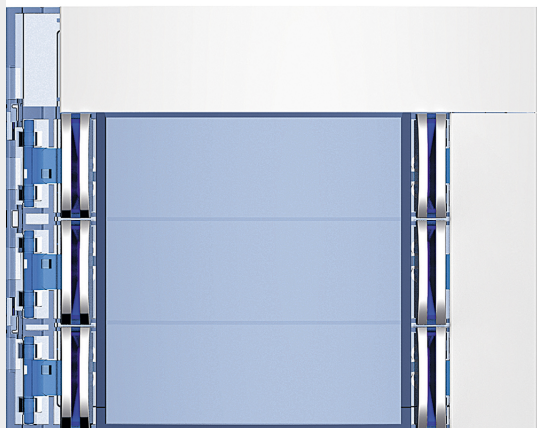

BTICINO > Door entry systems > External solutions > SFERA entrance panels

352162

Sfera New cover plate for 6 pushbuttons on double column - Allwhite

Technical features

Brand	BTicino
-------	---------

N° of modules	1
---------------	---

Series	Sfera
--------	-------