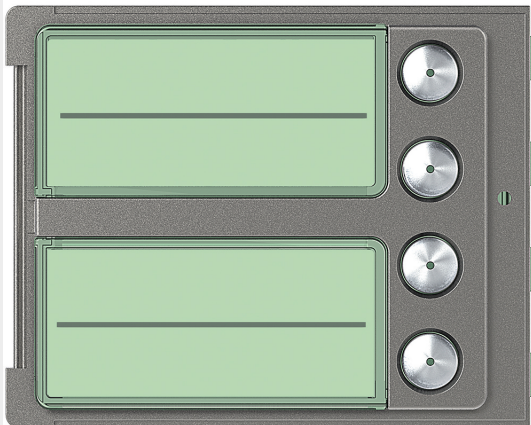

BTICINO &gt; Door entry system &gt; 2 wires system &gt; SFERA entrance panels

**352045**

Sfera New cover plate for 4 pushbuttons on single column - Robur

## Technical features

N° of modules	1
Series	Sfera Robur

## Related products

**352000**

Sfera additional 4-pushbutton modules arranged on single column. To be used with speaker modules 351...