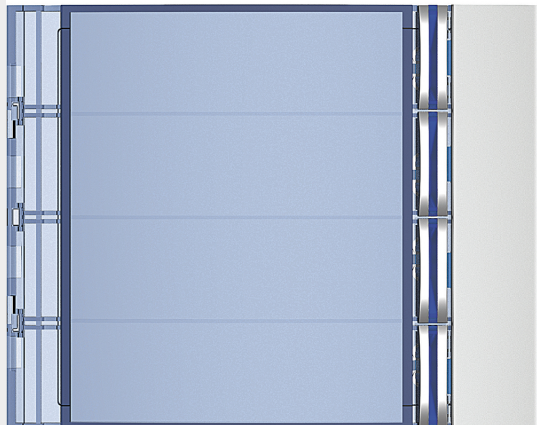

BTICINO > Door entry systems > External solutions > SFERA entrance panels

352041

Sfera New cover plate for 4 pushbuttons on single column - Allmetal

Technical features

Brand	BTicino
N° of modules	1
Series	Sfera

Related products

352000

Sfera additional
4-pushbutton modules
arranged on single
column. To be used with
speaker modules 351...