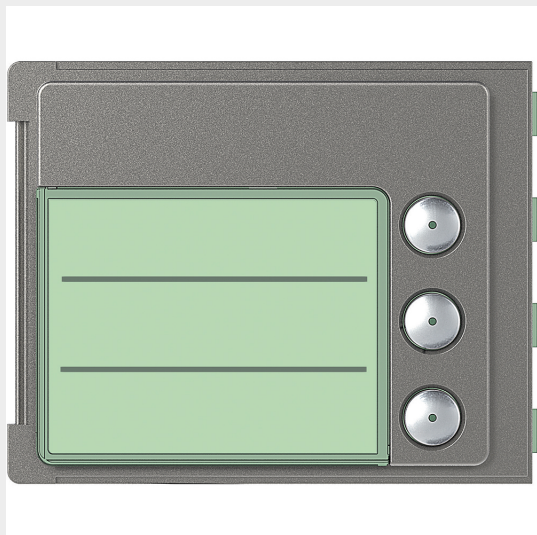

BTICINO > Door entry systems > External solution > SFERA entrance panels

**352035**

Sfera New cover plate for 3 pushbuttons on single column - Robur

Technical features

Brand	BTicino
N° of modules	1
Series	Sfera Robur

Documentation

 [Catalogue](#) [Sfera Catalogue](#)

Related products

**352000**Sfera additional
4-pushbutton modules
arranged on single
column. To be used with
speaker modules 351...

We, Bticino S.p.A Viale Borri 231 21100 Varese (Italy), declare that all items listed in Bticino catalogues, have been manufactured in compliance with the principal elements of safety objectives of European Directive said LVD: 2014/35/EU: 26 February 2014 and, where requested, also in compliance with essential protection requirements of electromagnetic compatibility according to European Directive 2014/30/EU: 26 February 2014, and/or where requested also in compliance with 1995/5/CE: 9 March 1999 "R&TTE" or where requested also in compliance with 2014/53/EU: 16 April 2014 "RED". Bticino S.p.A. products are in compliance with the standard published by the International Electrotechnical Commission (IEC). The compliance can be proved by Certificates issued by organizations recognized by IEC according to the CB-scheme. Our items comply with relevant European Product- Standards and show, whether provided, CE marking, they have been constructed in accordance with good engineering practice in safety matters in force in the Community, they do not endanger the safety of persons, domestic animals or property when properly installed and maintained and used in applications for which they were made.