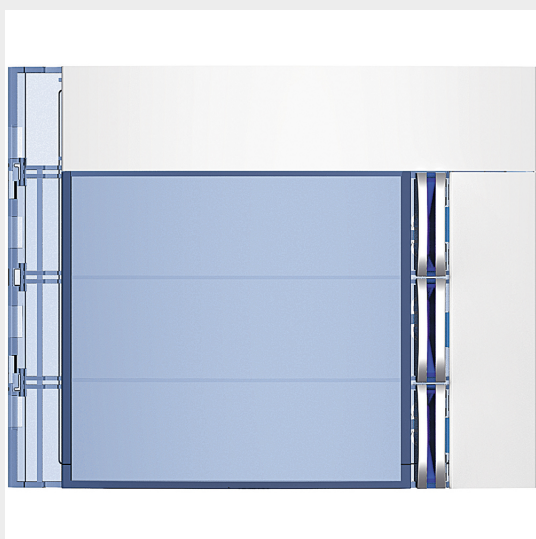

BTICINO > Door entry systems > External solutions > SFERA entrance panels

352032

Sfera New cover plate for 3 pushbuttons on single column - Allwhite

Technical features

Brand	BTicino
N° of modules	1
Series	Sfera

Related products

352000

Sfera additional
4-pushbutton modules
arranged on single
column. To be used with
speaker modules 351...