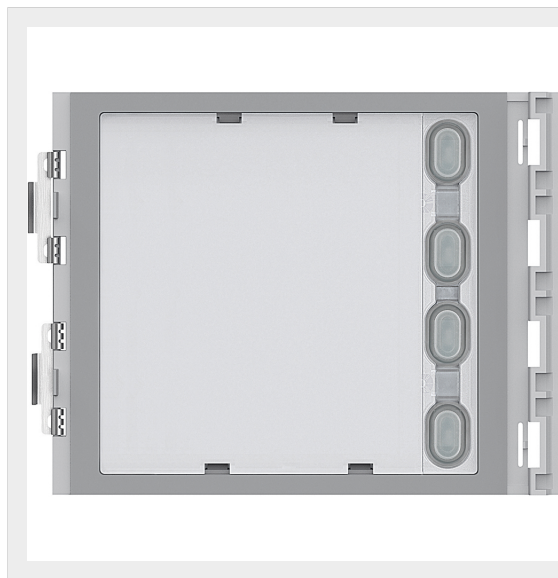

BTICINO > Door entry system > 2 wires system > SFERA entrance panels

352000

Sfera additional 4-pushbutton modules arranged on single column. To be used with speaker modules 351000 – 351100 and audio/video modules 351200 - 351300. Connection by the multicable supplied. Backlighting of nameplates controlled by the speaker module or the audio/video module connected. To be completed with surround plate.

Technical features

Height	91 mm
Width	115 mm
N° of modules	1
Series	Sfera

Documentation

-  [Technical data sheet](#)
-  [DWG drawing](#)
-  [Catalogue](#)
-  [Sfera Catalogue](#)

Related products

352032

Sfera New cover plate
for 3 pushbuttons on
single column - Allwhite

352042

Sfera New cover plate
for 4 pushbuttons on
single column - Allwhite

352033

Sfera New cover plate
for 3 pushbuttons on
single column - Allstreet

352043

Sfera New cover plate
for 4 pushbuttons on
single column - Allstreet

352031

Sfera New cover plate
for 3 pushbuttons on
single column - Allmetal

352021

Sfera New cover plate
for 2 pushbuttons on
single column - Allmetal

352041

Sfera New cover plate
for 4 pushbuttons on
single column - Allmetal