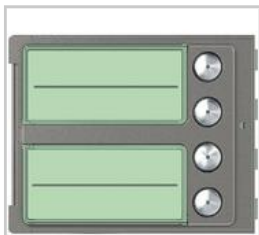

## Related products

352031

Sfera New cover plate  
for 3 pushbuttons on  
single column - Allmetal

352021

Sfera New cover plate  
for 2 pushbuttons on  
single column - Allmetal

352041

Sfera New cover plate  
for 4 pushbuttons on  
single column - Allmetal

352011

Sfera New cover plate  
for 1 pushbutton on  
single column - Allmetal

352035

Sfera New cover plate  
for 3 pushbuttons on  
single column - Robur

352045

Sfera New cover plate  
for 4 pushbuttons on  
single column - Robur