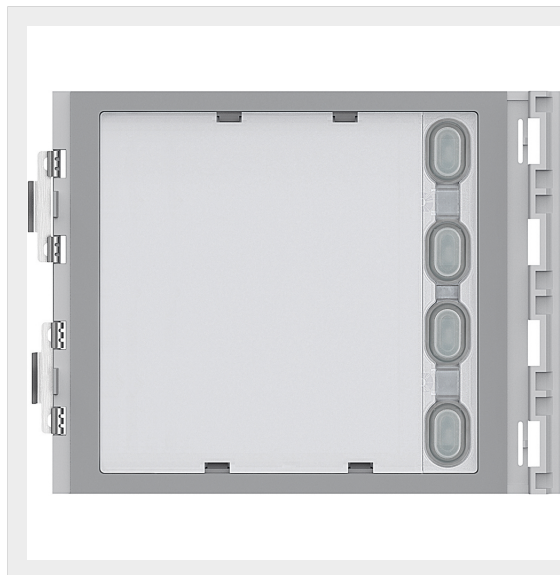

## 352000

Sfera additional 4-pushbutton modules arranged on single column. To be used with speaker modules 351000 – 351100 and audio/video modules 351200 - 351300. Connection by the multicable supplied. Backlighting of nameplates controlled by the speaker module or the audio/video module connected. To be completed with surround plate.

### Technical features

Brand	BTicino
N° of modules	1
Height	91mm
Width	115mm
Series	Sfera