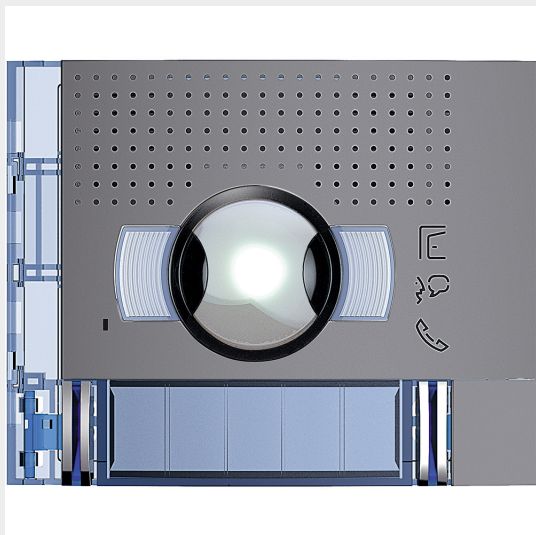

BTICINO > Door entry systems > External solution > SFERA entrance panels

**351323**

Sfera New wide angle A/V f/cover with 2 pushbuttons on double row - Allstreet

Technical features

Brand	BTicino
N° of modules	1
Series	Sfera

Documentation

 [DES Catalogue](#) [Sfera Catalogue](#)

Related products

**351300**

Wide angle audio/video module suitable for 2 wires colour video systems. Colour camera with 1/3rdqu...

We, Bticino S.p.A Viale Borri 231 21100 Varese (Italy), declare that all items listed in Bticino catalogues, have been manufactured in compliance with the principal elements of safety objectives of European Directive said LVD: 2014/35/EU: 26 February 2014 and, where requested, also in compliance with essential protection requirements of electromagnetic compatibility according to European Directive 2014/30/EU: 26 February 2014, and/or where requested also in compliance with 1995/5/CE: 9 March 1999 "R&TTE" or where requested also in compliance with 2014/53/EU: 16 April 2014 "RED". Bticino S.p.A. products are in compliance with the standard published by the International Electrotechnical Commission (IEC). The compliance can be proved by Certificates issued by organizations recognized by IEC according to the CB-scheme. Our items comply with relevant European Product- Standards and show, whether provided, CE marking, they have been constructed in accordance with good engineering practice in safety matters in force in the Community, they do not endanger the safety of persons, domestic animals or property when properly installed and maintained and used in applications for which they were made.