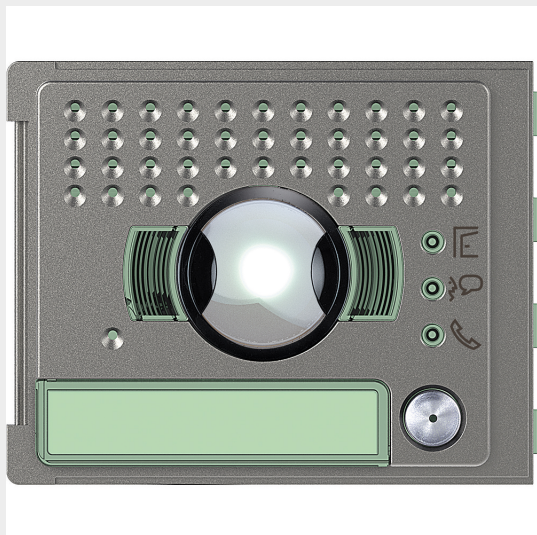

BTICINO > Door entry systems > External solution > SFERA entrance panels

**351315**

Sfera New wide angle A/V front cover with 1 pushbutton - Robur

Technical features

Brand	BTicino
N° of modules	1
Series	Sfera Robur

Documentation

 [DES Catalogue](#) [Sfera Catalogue](#)

Related products

**351300**

Wide angle audio/video module suitable for 2 wires colour video systems. Colour camera with 1/3rdqu...

We, Bticino S.p.A Viale Borri 231 21100 Varese (Italy), declare that all items listed in Bticino catalogues, have been manufactured in compliance with the principal elements of safety objectives of European Directive said LVD: 2014/35/EU: 26 February 2014 and, where requested, also in compliance with essential protection requirements of electromagnetic compatibility according to European Directive 2014/30/EU: 26 February 2014, and/or where requested also in compliance with 1995/5/CE: 9 March 1999 "R&TTE" or where requested also in compliance with 2014/53/EU: 16 April 2014 "RED". Bticino S.p.A. products are in compliance with the standard published by the International Electrotechnical Commission (IEC). The compliance can be proved by Certificates issued by organizations recognized by IEC according to the CB-scheme. Our items comply with relevant European Product- Standards and show, whether provided, CE marking, they have been constructed in accordance with good engineering practice in safety matters in force in the Community, they do not endanger the safety of persons, domestic animals or property when properly installed and maintained and used in applications for which they were made.