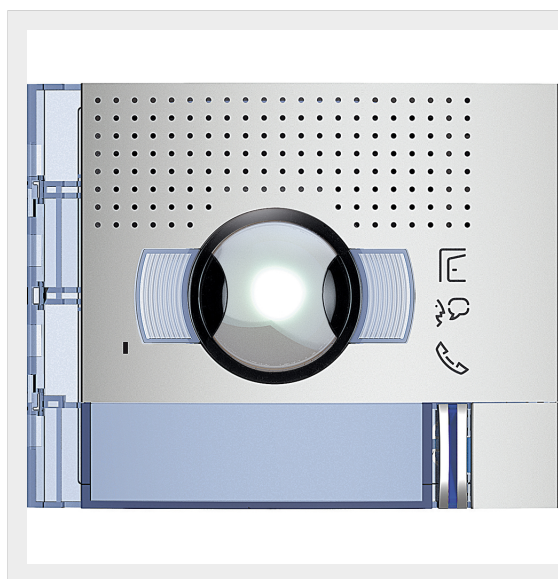

BTICINO > Door entry systems > External solutions > SFERA entrance panels

**351311**

Sfera New wide angle A/V front cover with 1 pushbutton - Allmetal

Technical features

Brand	BTicino
-------	---------

N° of modules	1
---------------	---

Series	Sfera
--------	-------

Documentation

 Environment. Product Declaration
--

Related products

351300

Wide angle audio/video module suitable for 2 wires colour video systems. Colour camera with 1/3rdqu...