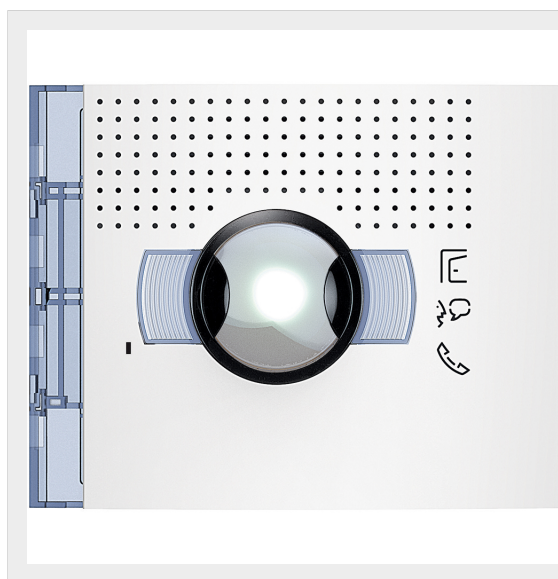

BTICINO > Door entry systems > 2-Wires External solutions > SFERA entrance panels

351302

Sfera New wide angle A/V front cover - Allwhite

Technical features

Brand	BTicino
-------	---------

N° of modules	1
---------------	---

Series	Sfera
--------	-------

Related products

351300

Wide angle audio/video module suitable for 2 wires colour video systems. Colour camera with 1/3rdqu...