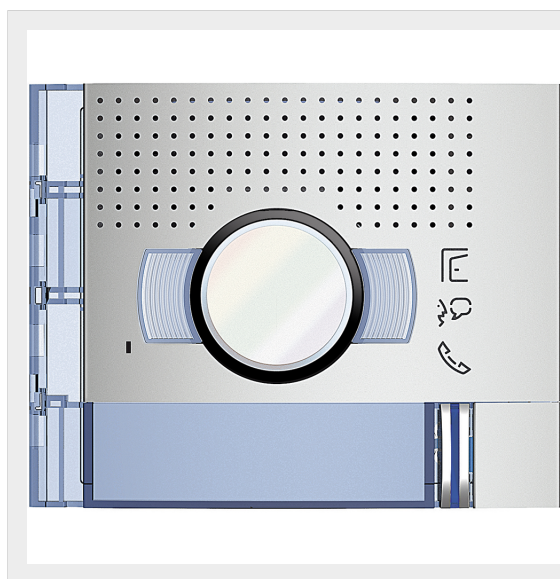

BTICINO > Door entry systems > External solutions > SFERA entrance panels

## 351211

Sfera New A/V front cover with 1 pushbutton - Allmetal

### Technical features

Brand	BTicino
N° of modules	1
Series	Sfera

## Related products

351200

Audio video module  
suitable for 2 wires  
colour video systems.  
Fitted with colour  
camera with 1/3rdq...