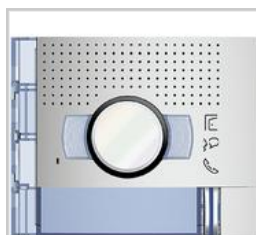

BTICINO > Door entry system > 2 wires system > SFERA entrance panels

351200

Audio video module suitable for 2 wires colour video systems. Fitted with colour camera with 1/3" sensor and white LEDs for the lighting of the shooting field. Mist prevention heating resistance. Loudspeaker and microphone volume adjustments. It can manage up to 98 pushbutton calls using the additional double row pushbutton modules. Horizontal and vertical camera position adjustment, +/- 10° in both directions. It offers the possibility of opening an electrical door lock directly connected to clamps S+ and S- (18 V 4 A impulsive - 250 mA holding current 30 Ohm max) and of connecting a local door lock release pushbutton on clamps PL. Preset for additional power supply. Fitted with front LEDs for the notification of the operating status: door lock release, communication active, call put through, and system busy. Integrated optic sensor for the switching on of the night backlighting. To be completed with surround plate. The device must be configured physically or using a PC and the TiSferaDesign software.

Related products

351213

Sfera New A/V front cover with 1 pushbutton - Allstreet

351202

Sfera New A/V front cover - Allwhite

351223

Sfera New A/V front cover, 2 pushbuttons on double column - Allstreet

351211

Sfera New A/V front cover with 1 pushbutton - Allmetal

351203

Sfera New A/V front cover - Allstreet

351221

Sfera New A/V front cover, 2 pushbuttons on double column - Allmetal

346250

Relay module for gate opening to be used with Linea 2000, Linea 3000 and Sfera pushbutton panels. Ca...

351201

Sfera New A/V front cover - Allmetal

351215

Sfera New A/V front cover with 1 pushbutton - Robur

346993

Sfera expander pushbuttons module. It gives the possibility of connecting call pushbuttons to the Sf...