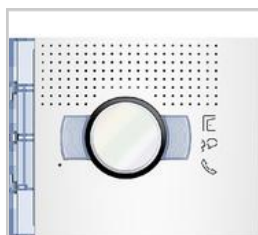

BTICINO > Door entry system > 2 wires system > SFERA entrance panels

351200

Audio video module suitable for 2 wires colour video systems. Fitted with colour camera with 1/3" sensor and white LEDs for the lighting of the shooting field. Mist prevention heating resistance. Loudspeaker and microphone volume adjustments. It can manage up to 98 pushbutton calls using the additional double row pushbutton modules. Horizontal and vertical camera position adjustment, +/- 10° in both directions. It offers the possibility of opening an electrical door lock directly connected to clamps S+ and S- (18 V 4 A impulsive - 250 mA holding current 30 Ohm max) and of connecting a local door lock release pushbutton on clamps PL. Preset for additional power supply. Fitted with front LEDs for the notification of the operating status: door lock release, communication active, call put through, and system busy. Integrated optic sensor for the switching on of the night backlighting. To be completed with surround plate. The device must be configured physically or using a PC and the TiSferaDesign software.

Technical features

Height	91 mm
Width	115 mm
N° of modules	1
Series	Sfera

Documentation

-  [Technical data sheet](#)
-  [Installer Manual](#)
-  [Installer Manual](#)
-  [Installer Manual](#)
-  [Software Manual](#)
-  [Catalogue](#)
-  [Sfera Catalogue](#)

Related products

351213

Sfera New A/V front cover with 1 pushbutton - Allstreet

351202

Sfera New A/V front cover - Allwhite

351223

Sfera New A/V front cover, 2 pushbuttons on double column - Allstreet

351211