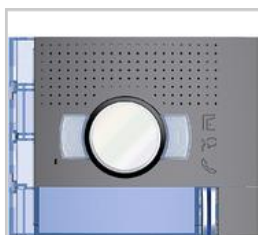

Related products

351213

Sfera New A/V front cover with 1 pushbutton - Allstreet