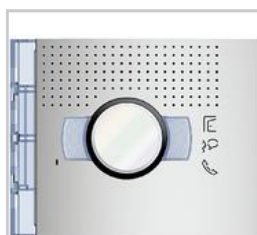

Related products

351213

Sfera New A/V front cover with 1 pushbutton - Allstreet

351202

Sfera New A/V front cover - Allwhite

351223

Sfera New A/V front cover, 2 pushbuttons on double column - Allstreet

351211

Sfera New A/V front cover with 1 pushbutton - Allmetal

351203

Sfera New A/V front cover - Allstreet

351221

Sfera New A/V front cover, 2 pushbuttons on double column - Allmetal

346250

Relay module for gate opening to be used with Linea 2000, Linea 3000 and Sfera pushbutton panels. Ca...

351201

Sfera New A/V front cover - Allmetal

351215

Sfera New A/V front cover with 1 pushbutton - Robur

346993

Sfera expander pushbuttons module. It gives the possibility of connecting call pushbuttons to the Sf...