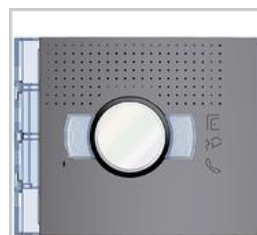

BTICINO > Door entry system > 2 wires system > SFERA entrance panels

351200

Audio video module suitable for 2 wires colour video systems. Fitted with colour camera with 1/3" sensor and white LEDs for the lighting of the shooting field. Mist prevention heating resistance. Loudspeaker and microphone volume adjustments. It can manage up to 98 pushbutton calls using the additional double row pushbutton modules. Horizontal and vertical camera position adjustment, +/- 10° in both directions. It offers the possibility of opening an electrical door lock directly connected to clamps S+ and S- (18 V 4 A impulsive - 250 mA holding current 30 Ohm max) and of connecting a local door lock release pushbutton on clamps PL. Preset for additional power supply. Fitted with front LEDs for the notification of the operating status: door lock release, communication active, call put through, and system busy. Integrated optic sensor for the switching on of the night backlighting. To be completed with surround plate. The device must be configured physically or using a PC and the TiSferaDesign software.

Related products

351213

Sfera New A/V front cover with 1 pushbutton - Allstreet

351202

Sfera New A/V front cover - Allwhite

351223

Sfera New A/V front cover, 2 pushbuttons on double column - Allstreet

351211

Sfera New A/V front cover with 1 pushbutton - Allmetal

351203

Sfera New A/V front cover - Allstreet

351221

Sfera New A/V front cover, 2 pushbuttons on double column - Allmetal

346250

Relay module for gate opening to be used with Linea 2000, Linea 3000 and Sfera pushbutton panels. Ca...

351201

Sfera New A/V front cover - Allmetal

351215

Sfera New A/V front cover with 1 pushbutton - Robur

346993

Sfera expander pushbuttons module. It gives the possibility of connecting call pushbuttons to the Sf...