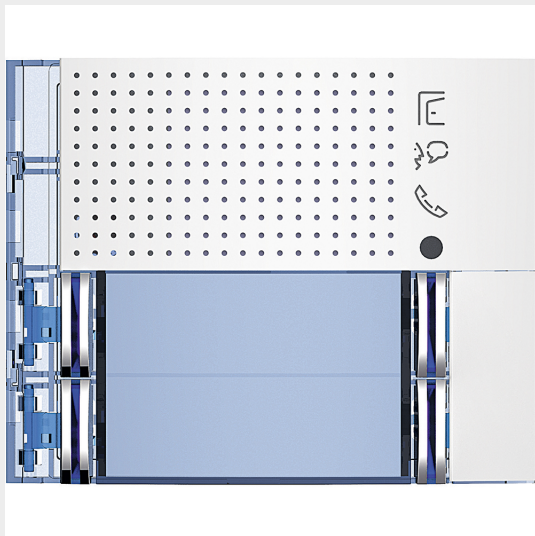

BTICINO > Door entry systems > External solutions > SFERA entrance panels

**351182**

Sfera New speaker module f/cover, 4 pushbuttons on double column - Allwhite

Technical features

Brand	BTicino
N° of modules	1
Series	Sfera

Documentation

-  [DES Catalogue](#)
-  [Sfera Catalogue](#)
-  [DES Technical guide](#)

Related products

351100

Speaker module suitable for 2 wires audio & video systems. Fitted with loudspeaker and microphon...