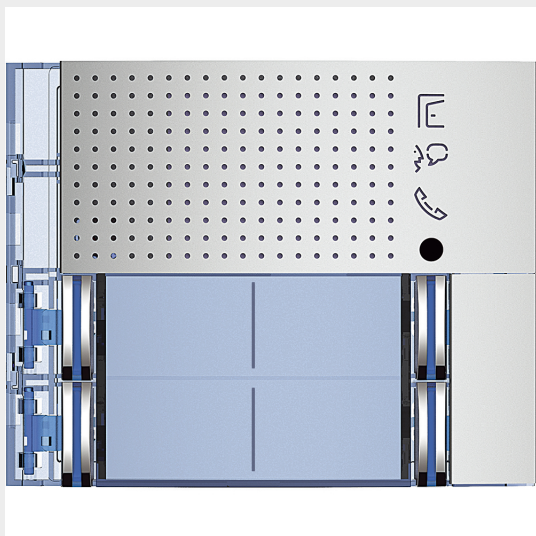

BTICINO > Door entry systems > External solutions > SFERA entrance panels

**351181**

Sfera New speaker module f/cover, 4 pushbuttons on double column - Allmetal

Technical features

Brand	BTicino
N° of modules	1
Series	Sfera

Related products

351100

Speaker module suitable for 2 wires audio & video systems. Fitted with loudspeaker and microphon...