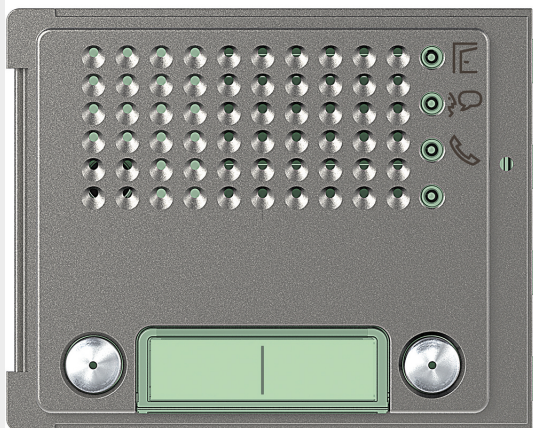

BTICINO > Door entry systems > External solutions > SFERA entrance panels

**351145**

Sfera New speaker module f/cover, 2 pushbuttons on double column - Robur

Technical features

Brand	BTicino
-------	---------

N° of modules	1
---------------	---

Series	Sfera
--------	-------

Related products

351100

Speaker module suitable for 2 wires audio & video systems. Fitted with loudspeaker and microphon...